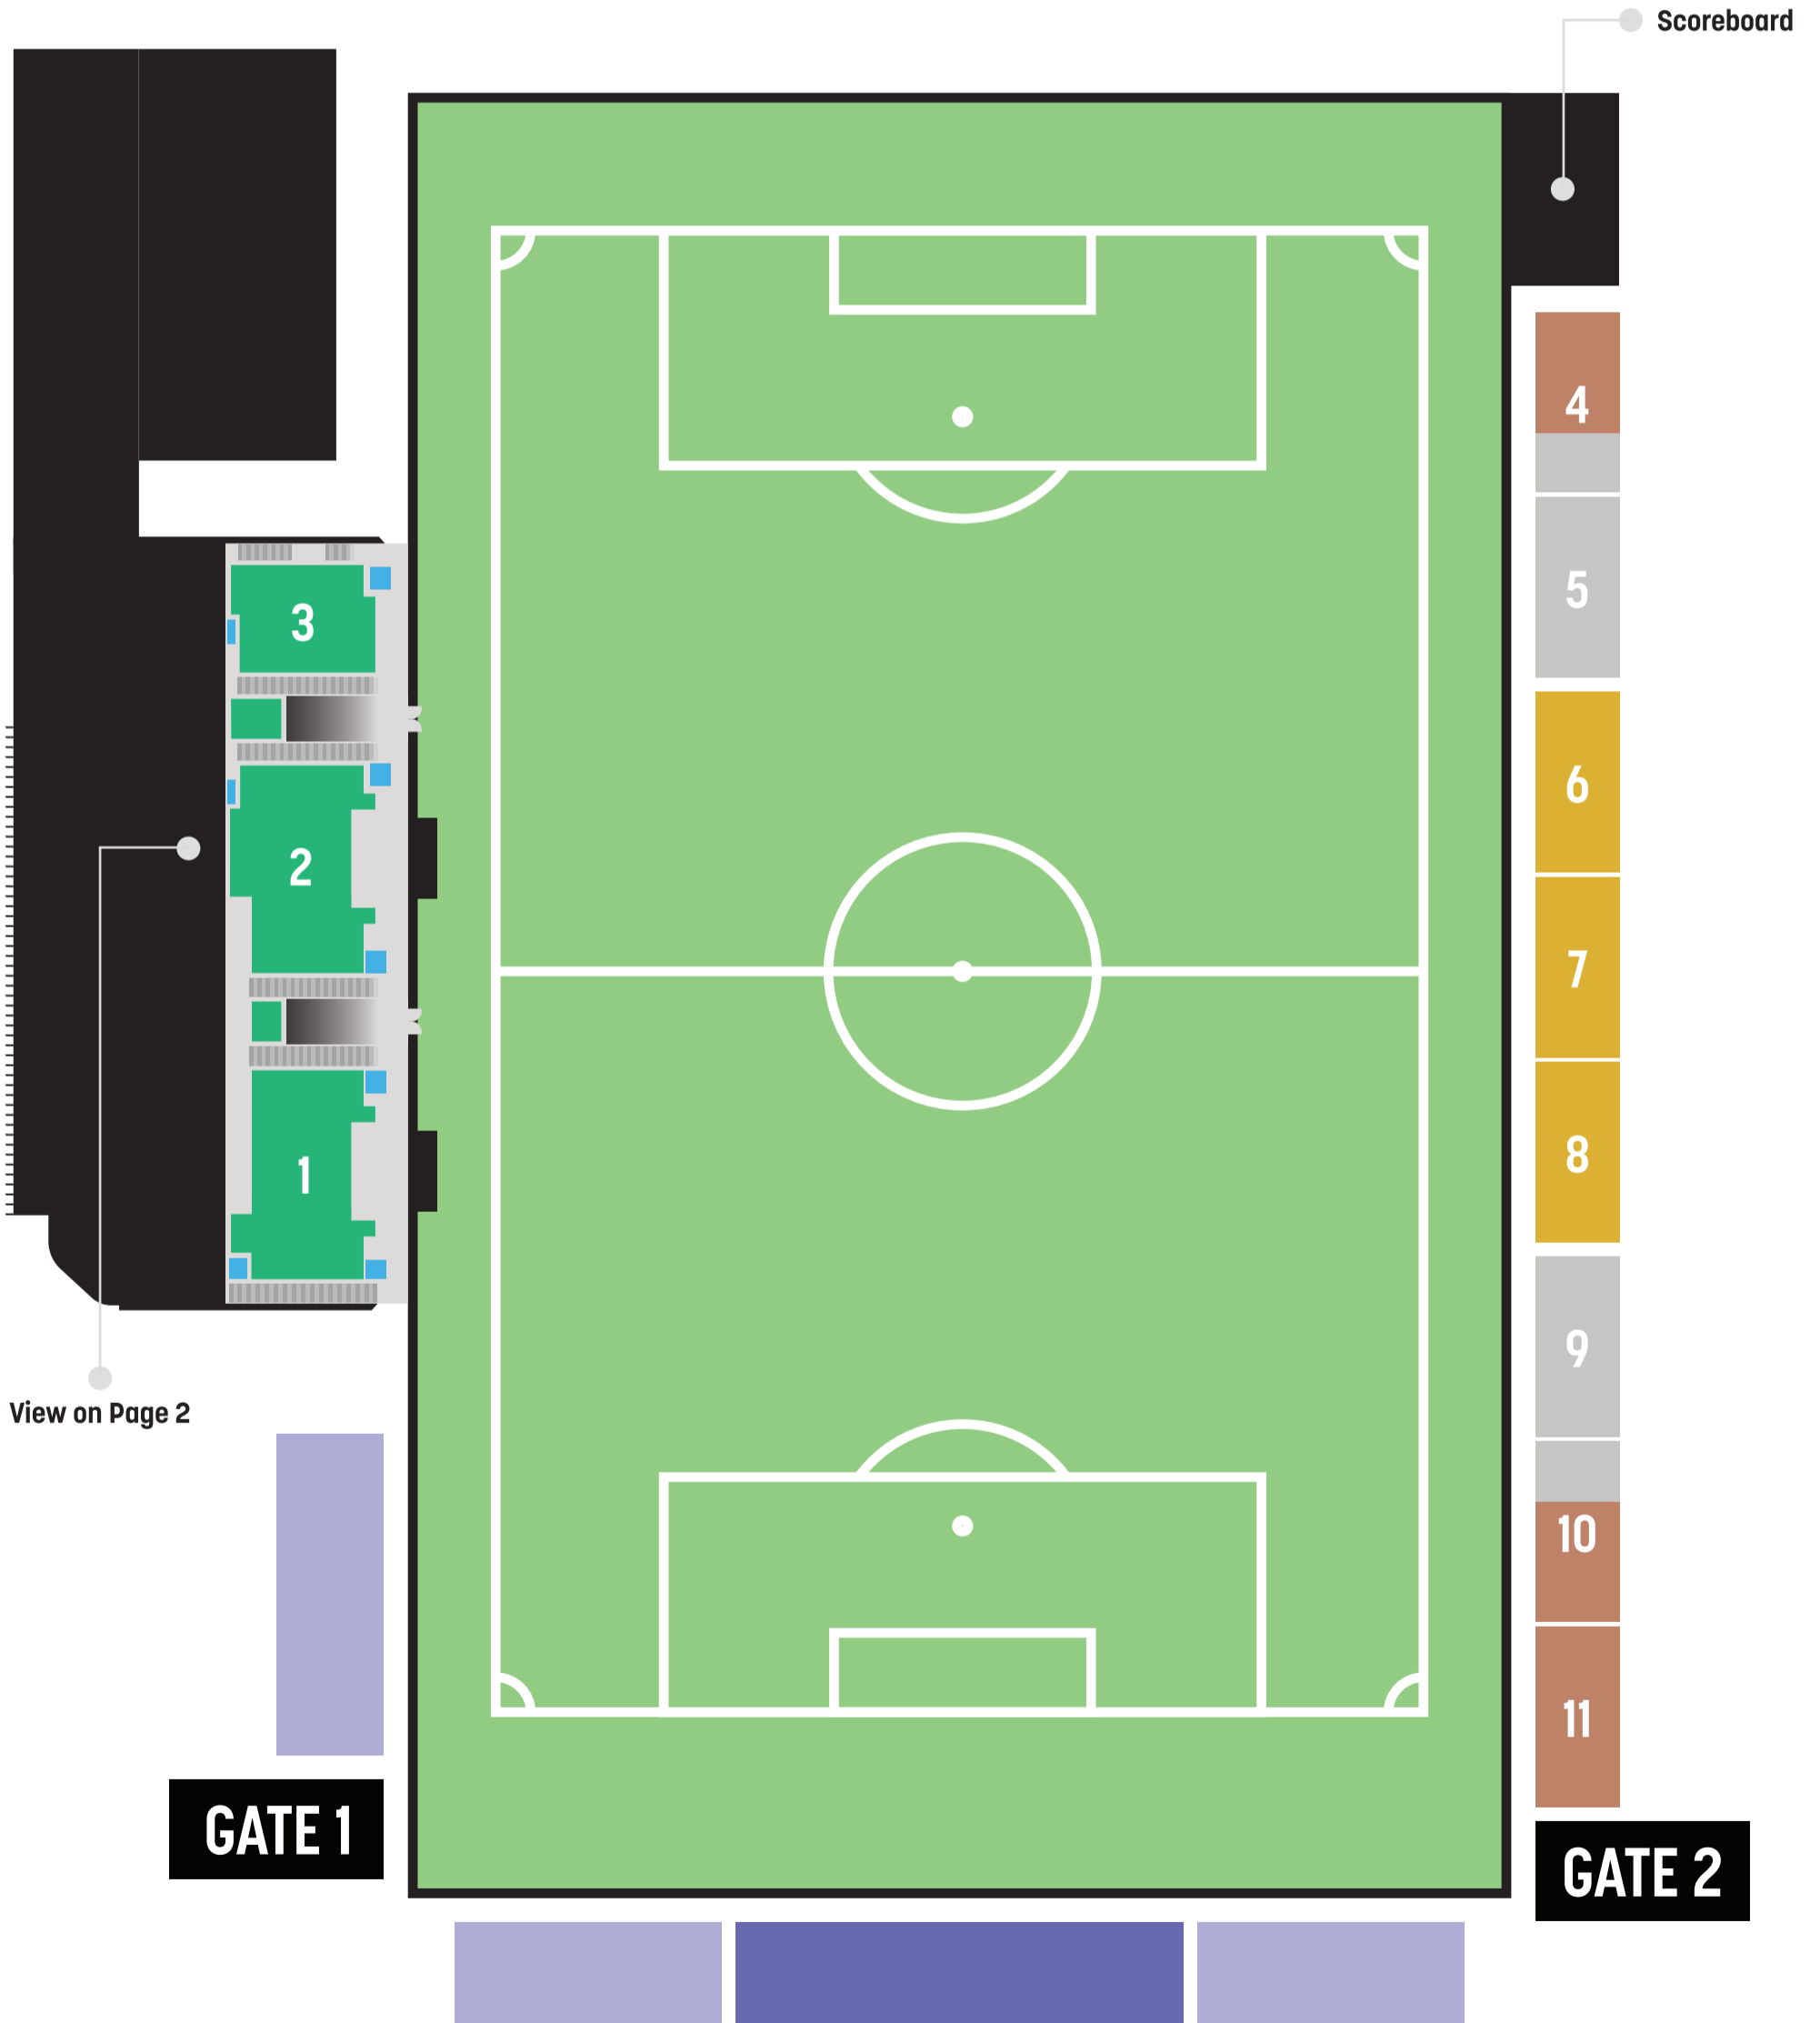

WYNDHAM TRAINING FACILITY

SEATING MAP

- Platinum
- Gold
- Silver
- Bronze
- Active
- General Admission (Standing)
- Disabled Seating

View on Page 2

GATE 1

GATE 2

WYNDHAM TRAINING FACILITY

SEATING MAP

- Platinum
- Disabled Seating